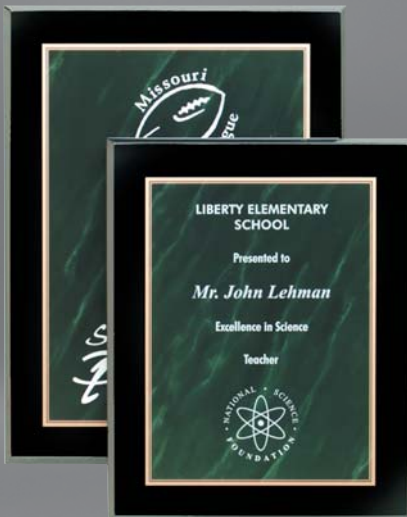

WF662D....8 X 1063.00
WF662E....9 X 1277.25

Maltese Cross acrylic plaque
Red marble finish

CP249....10 X 1099.95

Pricing on acrylics is for blanks. Laser and personalization additional.

Marble pattern with black and gold border acrylic plaques
Available in 2 sizes