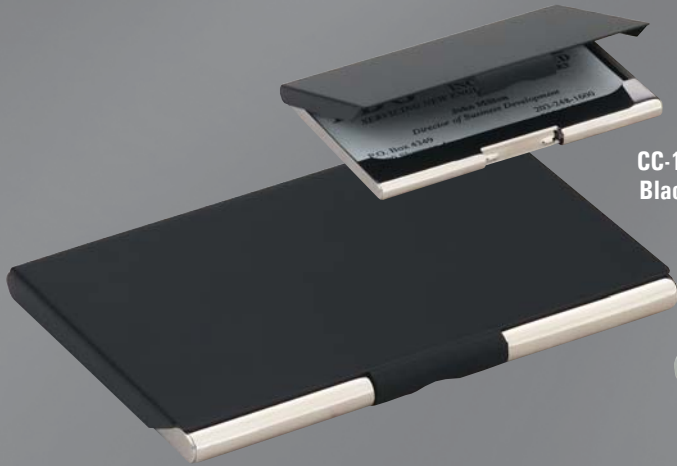

Barhill Gift Collection

business accessories and gifts

Business card cases,
metal construction

CC-1.....14.25
Black and Chrome

CC-2.....14.25
Matte Silver

Engravable promotional and gifts items.

Capstone Series Pens
engravable heavy weight pens
available in Black, Blue or Red Color