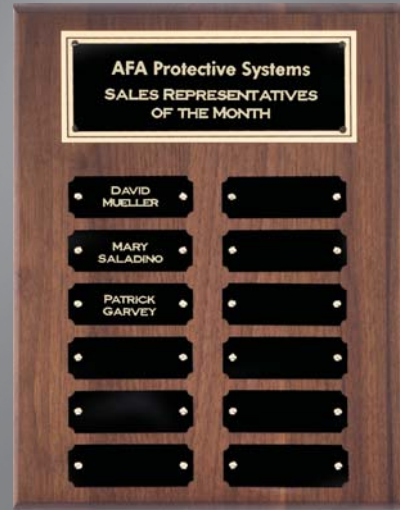

Genuine walnut perpetual plaque with black brass engraving plates

P258.....8 X 10 1/2.....95.00
12 PLATES - 2 1/2 X 7/8

Genuine walnut frames with a satin finish.