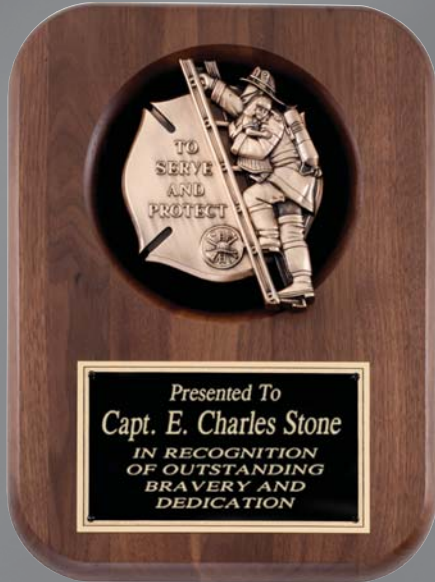

American Tribute

plaque boards made from solid American walnut

Genuine walnut plaque with fireman casting
black brass engraving plate

AT5.....9 X 12.....165.00