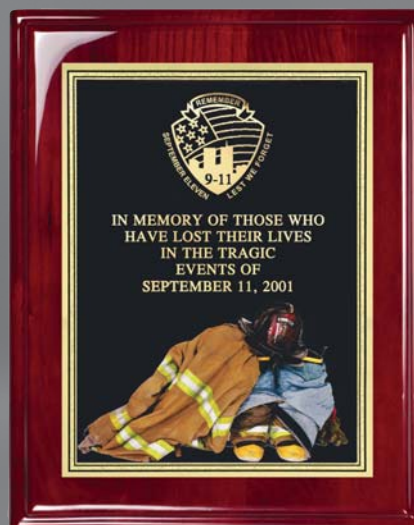

Rosewood piano-finish plaque
imprinted event engraving plate

AT200DD.....8 X 10.....72.00