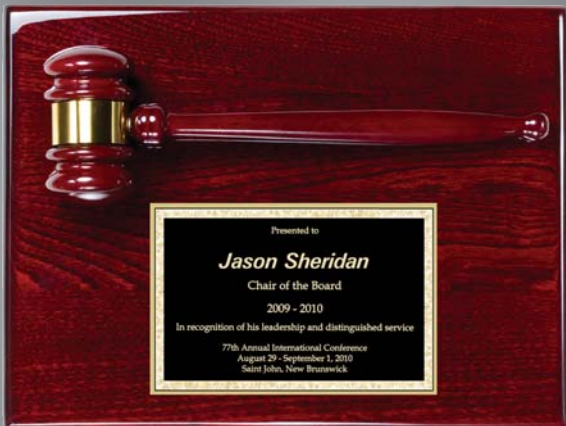

Gavel Plaques & Gifts

high quality gavel plaques and presentation sets

Rosewood piano-finish plaque and gavel,
black engraving plate florentine border

AGP-30PL .....9 X 12 .....146.25

Rosewood piano-finish plaque and gavel,
black engraving plate florentine border