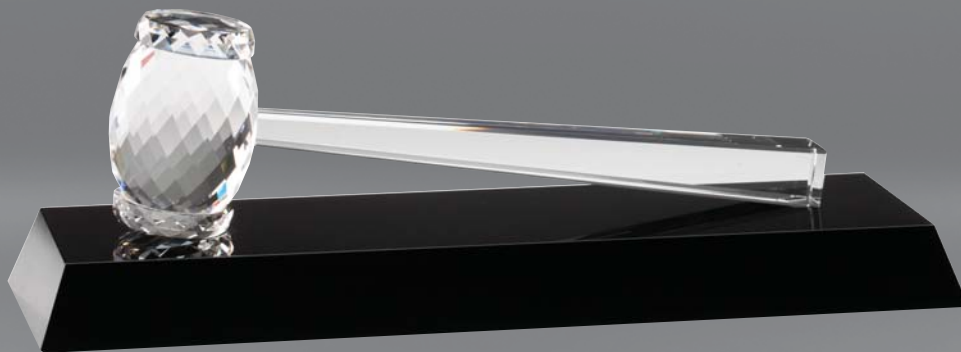

Crystal gavel award with black crystal base

CRY047.....13 3/4 X 4 1/4 .....270.00

Laser engravable. Crystal awards are preassembled.