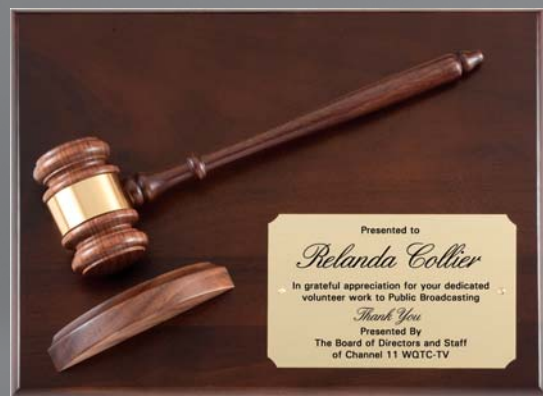

P346.....12 X 9 .....103.50

Laser engravable black plates. Individually boxed.