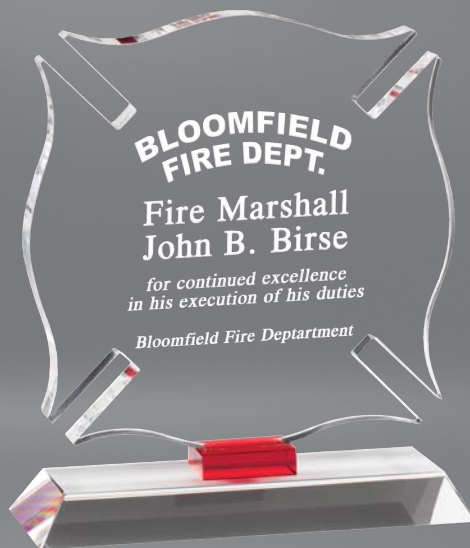

CRY468.....6 1/4 X 7 1/4.....364.75

RFB154.....8.....118.00
4" X 6" GLASS

Engravable gift items. Individually boxed.

American Tribute

plaque boards made from solid American walnut

AT35.....13 X 24258.30

Genuine walnut plaques
quartz clock movement
black brass engraving plate