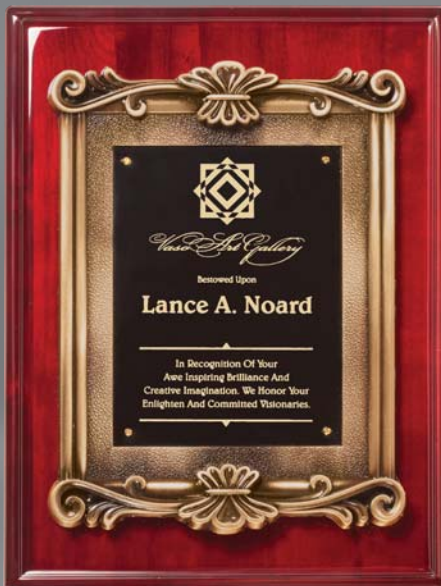

Laser engravable black plates. Individually boxed.

High Gloss Piano Finish Series

plaque boards with a heavy lacquer finish

Rosewood piano finish plaque,
black brass engraving plate

RP222DD.....8 X 10.....85.00
RP222E.....9 X 12.....98.00

Rosewood piano finish plaque,
black brass engraving plate

RP228DD.....8 X 10.....85.00
RP228E.....9 X 12.....98.00

Plaques with rosewood and heavy lacquer finish. Heavy die cast mounts.

Rosewood-piano finish plaque,
antique bronze finish casting

Key To The City™ Plaque

Presented to a distinguished Guest
On the steps of City Hall
Or

Honoring an Important Benefactor in the corporate world,
This will serve as a lasting acknowledgement
of their commitment.