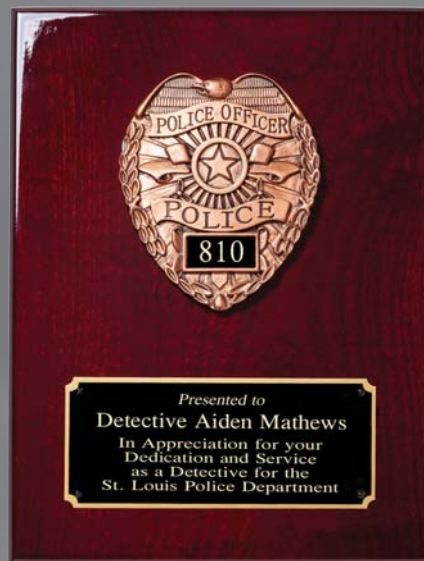

RP151.....9 X 12.....72.95

FIRST RESPONDERS

AMERICA'S HEROES

Rosewood piano finish plaque with Fireman casting, black brass engraving plate

RP152.....9 X 12.....72.95

Rosewood piano finish plaque with Police casting, black brass engraving plate