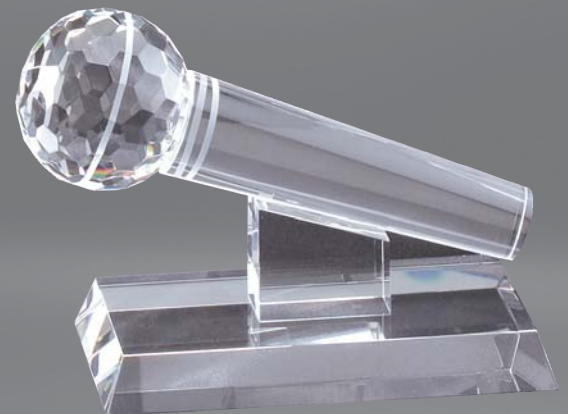

CRY246.....7 X 4 1/2 .....218.00