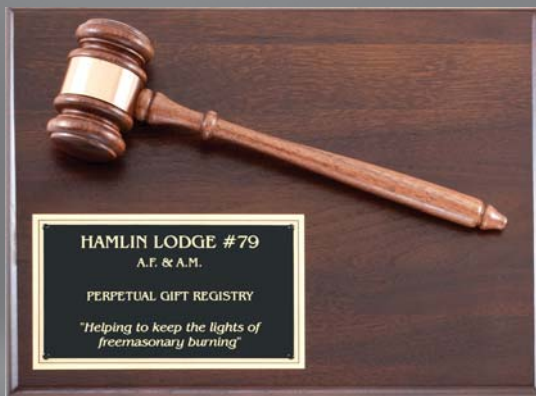

P286.....9 X 1284.75

Genuine walnut gavel plaque,
walnut gavel, black engraving plate

P257.....9 X 1293.00

Deluxe gavels and plaques.

Genuine walnut gavel plaque,
walnut gavel, black engraving plate

P342B.....12 X 996.00