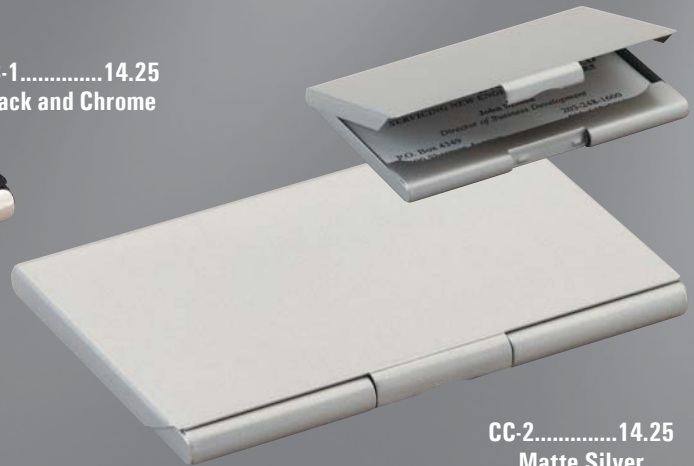

CC-1.....14.25
Black and Chrome

CC-2.....14.25
Matte Silver

Engravable promotional and gifts items.

Capstone Series Pens
engravable heavy weight pens
available in Black, Blue or Red Color