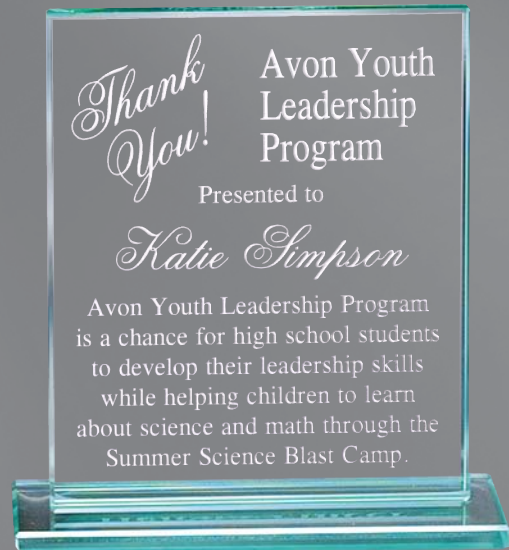

GL511.....7 1/2 X 8 1/2.....35.00
GL512.....5 3/4 X 7 1/4.....29.00
GL513.....5 X 6 1/2.....23.25

Premium jade glass awards.

Glass octagon mounted on glass base
Available in 3 sizes