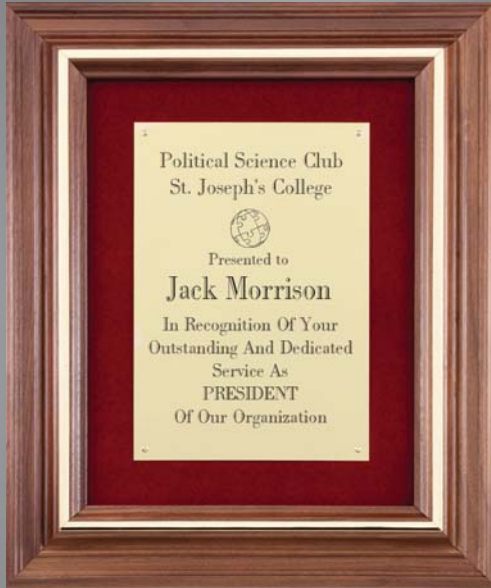

Genuine Walnut Series

plaque frames made from solid American walnut

Genuine walnut frame gold inlay plaque,
red velour, brush brass engraving plate

P235A.....11 1/2 X 13 1/2.....182.50
P235B.....12 1/2 X 15 1/2.....207.50
P235C.....14 1/2 X 17 1/2.....272.00