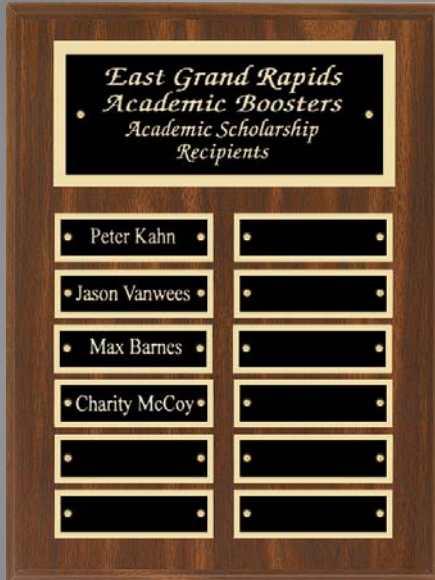

Walnut Finish Series

plaque boards with a walnut finish

Walnut finish perpetual plaque,
black engraving plates

WF646E.....9 X 12 .....60.00
12 PLATES - 3 1/4 X 1