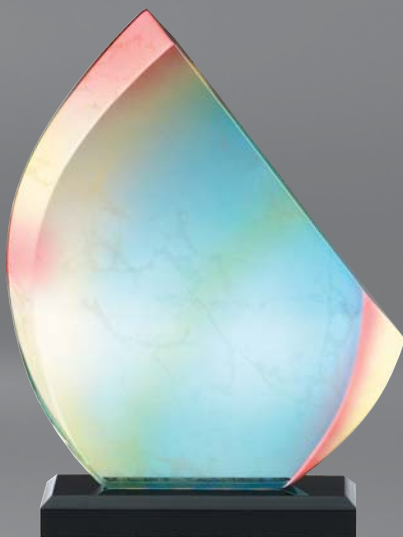

CP74.....6 1/2 X 8 1/2 ....61.25