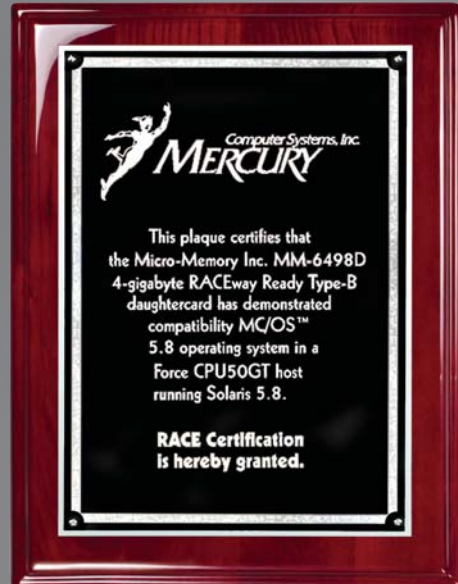

RP132DD.....8 X 10 .....77.25
RP132E.....9 X 12 .....90.00

Plaques and frames with rosewood and heavy lacquer finish.

Rosewood piano-finish plaque,
black engraving plate gold border