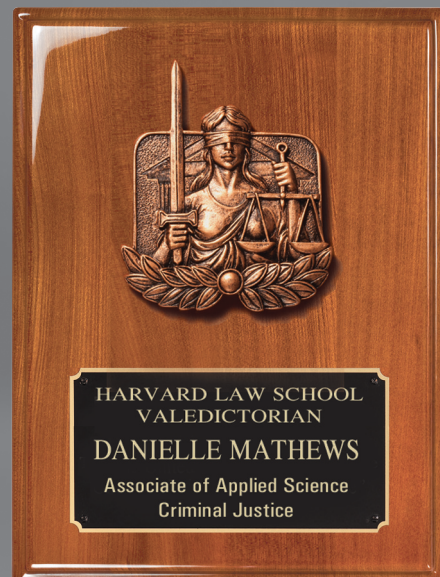

Key To The City™ Plaque

Presented to a distinguished Guest
On the steps of City Hall
Or

Honoring an Important Benefactor in the corporate world,
This will serve as a lasting acknowledgement
of their commitment.

AP70.....16 X 7.....120.00

Plaques with rosewood and heavy lacquer finish. Heavy die cast mounts.

Rosewood-piano finish plaque,
antique bronze finish casting

RP230DD.....8 X 10.....92.25

Walnut piano finish plaque,
antique bronze finish casting