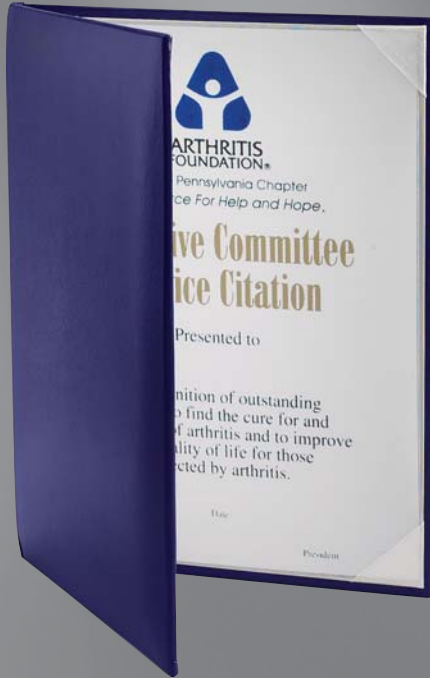

cherry finish certificate series

Walnut finish certificate plaque
Complete with Acrylic

Protect and display your award certificate.
Display this plaque horizontally or vertically.
or
Print your own certificate and use for recognition of employees or volunteers.
Complete with Presentation box

CTP-100.....13 X 10 1/245.75
FITS 8 1/2 X 11 CERTIFICATE

Cherry finish certificate plaques.

Cherry finish
Slide-In certificate plaque
Complete with Acrylic

CP400-C.....13 X 10 1/236.00
FITS 8 1/2" x 11" CERTIFICATE

Plaque and Certificate Accessories

holders accommodate 8 1/2 x 11 certificate

Padded certificate holder
with clear acetate
use horizontal or vertical

Z10-K.....BLACK28.50
Z10-B.....BLUE28.50

Leather frame certificate holder with acetate window
The look of leather with stamped gold border