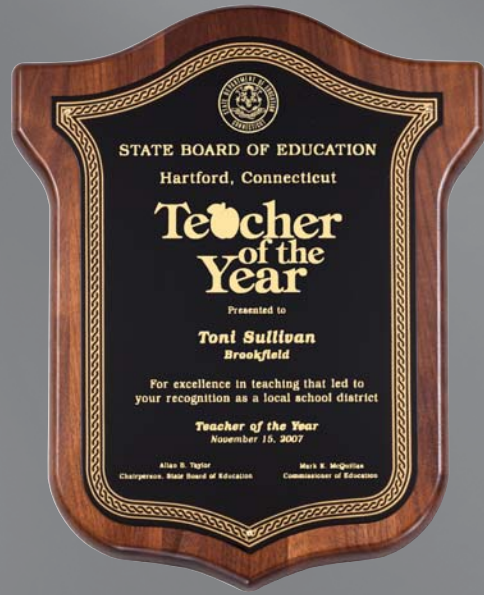

Genuine walnut shield plaque,
black brass steel engraving plate

P243A.....7 1/2 X 10 .....72.00
P243B.....10 X 12 1/2.....96.75

Genuine walnut plaques with a satin finish.

Genuine walnut shield plaque,
black brass steel engraving plate